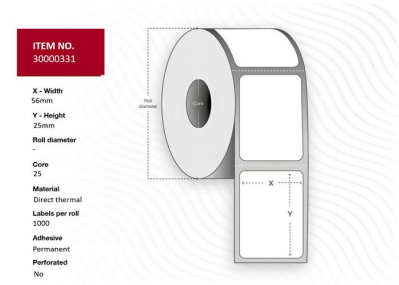

MPN: 30000331

**Label 56x25 - Core 25. White.
Top-coated. DT. Permanent. 1.000
labels per roll. 24 rolls per box**

Capture offers a full assortment of thermal labels in various sizes and paper types. For special requests please contact your local sales office.

Specifications

Features	Adhesive type	Permanent
	Format	Roll
	Perforated	No
	Print technology	Direct thermal
	Product colour	White
Other features	Quantity per box	24000 pc(s)
Packaging content	Labels per roll	1000 pc(s)
	Rolls per pack	24
Vendor information	Brand Name	Capture
Weight & dimensions	Core diameter	2.5 cm
	Label height	2.5 cm
	Label width	5.6 cm