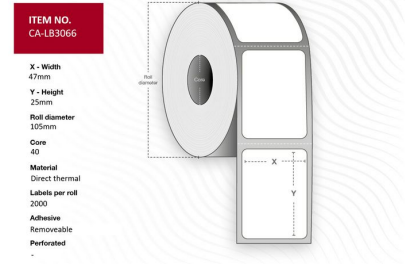

MPN: CA-LB3066

**Label 47 x 25 Core 40 Ø 105 mm.
White. DT. Removable. 2000 labels per
roll. 12 rolls per box.**

Capture offers a full assortment of thermal labels in various sizes and paper types. For special requests please contact your local sales office.

Specifications

Features	Adhesive type	Removable
	Format	Roll
	Operating temperature (T-T)	-10 - +40 °C
	Perforated	No
	Print technology	Direct thermal
	Product colour	White
	Purpose	Desktop / Light industrial
Other features	Quantity per box	24000 pc(s)
Packaging content	Labels per roll	2000 pc(s)
	Rolls per pack	12
Vendor information	Brand Name	Capture
Weight & dimensions	Core diameter	4 cm
	Label diameter	10.5 cm
	Label height	2.5 cm
	Label width	4.7 cm
	Maximum roll diameter	10.5 cm