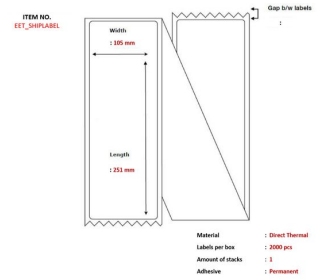

MPN: EET_SHIPLABEL

Label 105 x 251 mm. White. Direct thermal. Permanent. Fanfold. 2000 labels per box.

Capture offers a full assortment of thermal labels in various sizes and paper types. For special requests please contact your local sales office.

Specifications

Features	Adhesive type	Permanent
	Format	Fanfold
	Print technology	Direct thermal
	Product colour	White
Packaging content	Rolls per pack	2000
Vendor information	Brand Name	Capture
Weight & dimensions	Label height	25.1 cm
	Label width	10.5 cm